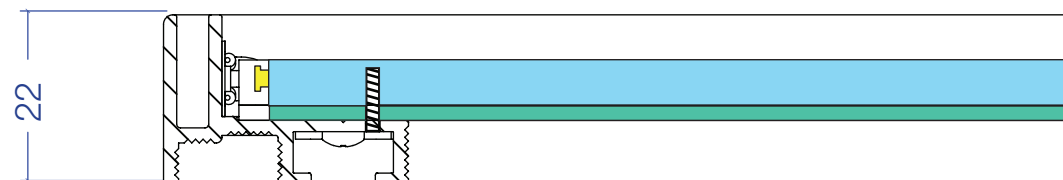

Ledge 22

Edge lit lightboxes

Description

Ledge 22 is our slimmest lightbox designed for even illumination of tension fabric graphics.

The lightweight 22mm edge lit slim lightbox is perfect for wall mounted displays and contains a bespoke laser etched light guide panel.

We created Ledge 22 using Lumenal's flexible linear LEDs, which provide bright, even illumination across custom sized frames.

Key Attributes

- Ultra slim lightweight profile
- Even light distribution
- Up to 2800mm x 1300mm graphic size

LED Details

	9.6W	19.2W
Operating Voltage	110~240 VAC	
Operating Frequency	50~60Hz	
Power Factor	>0.9 Typical³	
Total Power Consumption¹	11.5W per metre	23W per metre
LED	Flexible Linear	
LED Quantity	120 per metre	
Drive Current	0.8A per metre	1.6A per metre
PCB Power Consumption	9.6W per metre	19.2W per metre
LED Colour Temperature²	6000K	
LED Lifetime⁴	> 36,000 Hours	

1. Assuming Power Supply efficiency of 80%
3. Power Factor is dependent on Power Supply Unit and Load

2. Can vary +/- 1000K
4. Based on Manufacturers data at 55 degrees celcius

www.lumenal.co.uk
info@lumenal.co.uk
0845 277 6000