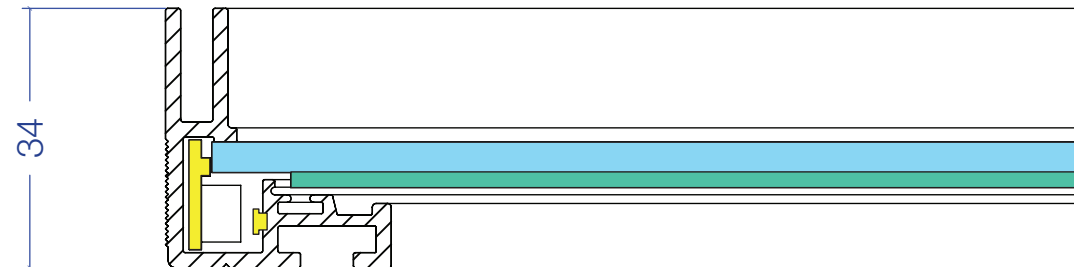

Ledge 34

Edge lit lightboxes

Description

Ledge 34 utilises our edge lit panel technology to illuminate tension fabric graphics. It does this by using high quality PCBs designed by Lumenal with a bespoke laser etched light guide plate in a lightweight robust frame.

The 34mm profile is slim enough for most wall mounted applications and even larger custom sizes are uniformly and brightly illuminated.

Key Attributes

- High output, even light distribution
- Up to 2800mm x 1300mm graphic size
- Quick and easy graphic change

LED Details

Operating Voltage	110~240 VAC
Operating Frequency	50~60Hz
Power Factor	>0.9 Typical³
Total Power Consumption¹	38W per metre
LED Type	Seoul
LED Quantity	120 per metre
LED Operating Voltage	24VDC
Drive Current	1.3A per metre
PCB Power Consumption	32W per metre
LED Colour Temperature²	5700K
LED Lifetime⁴	>36,000 hours

1. Assuming Power Supply efficiency of 80%
3. Power Factor is dependent on Power Supply Unit and Load

2. 5700K typical. +/- 250K
4. Based on Manufacturers data at 55 degrees celcius

www.lumenal.co.uk
info@lumenal.co.uk
0845 277 6000